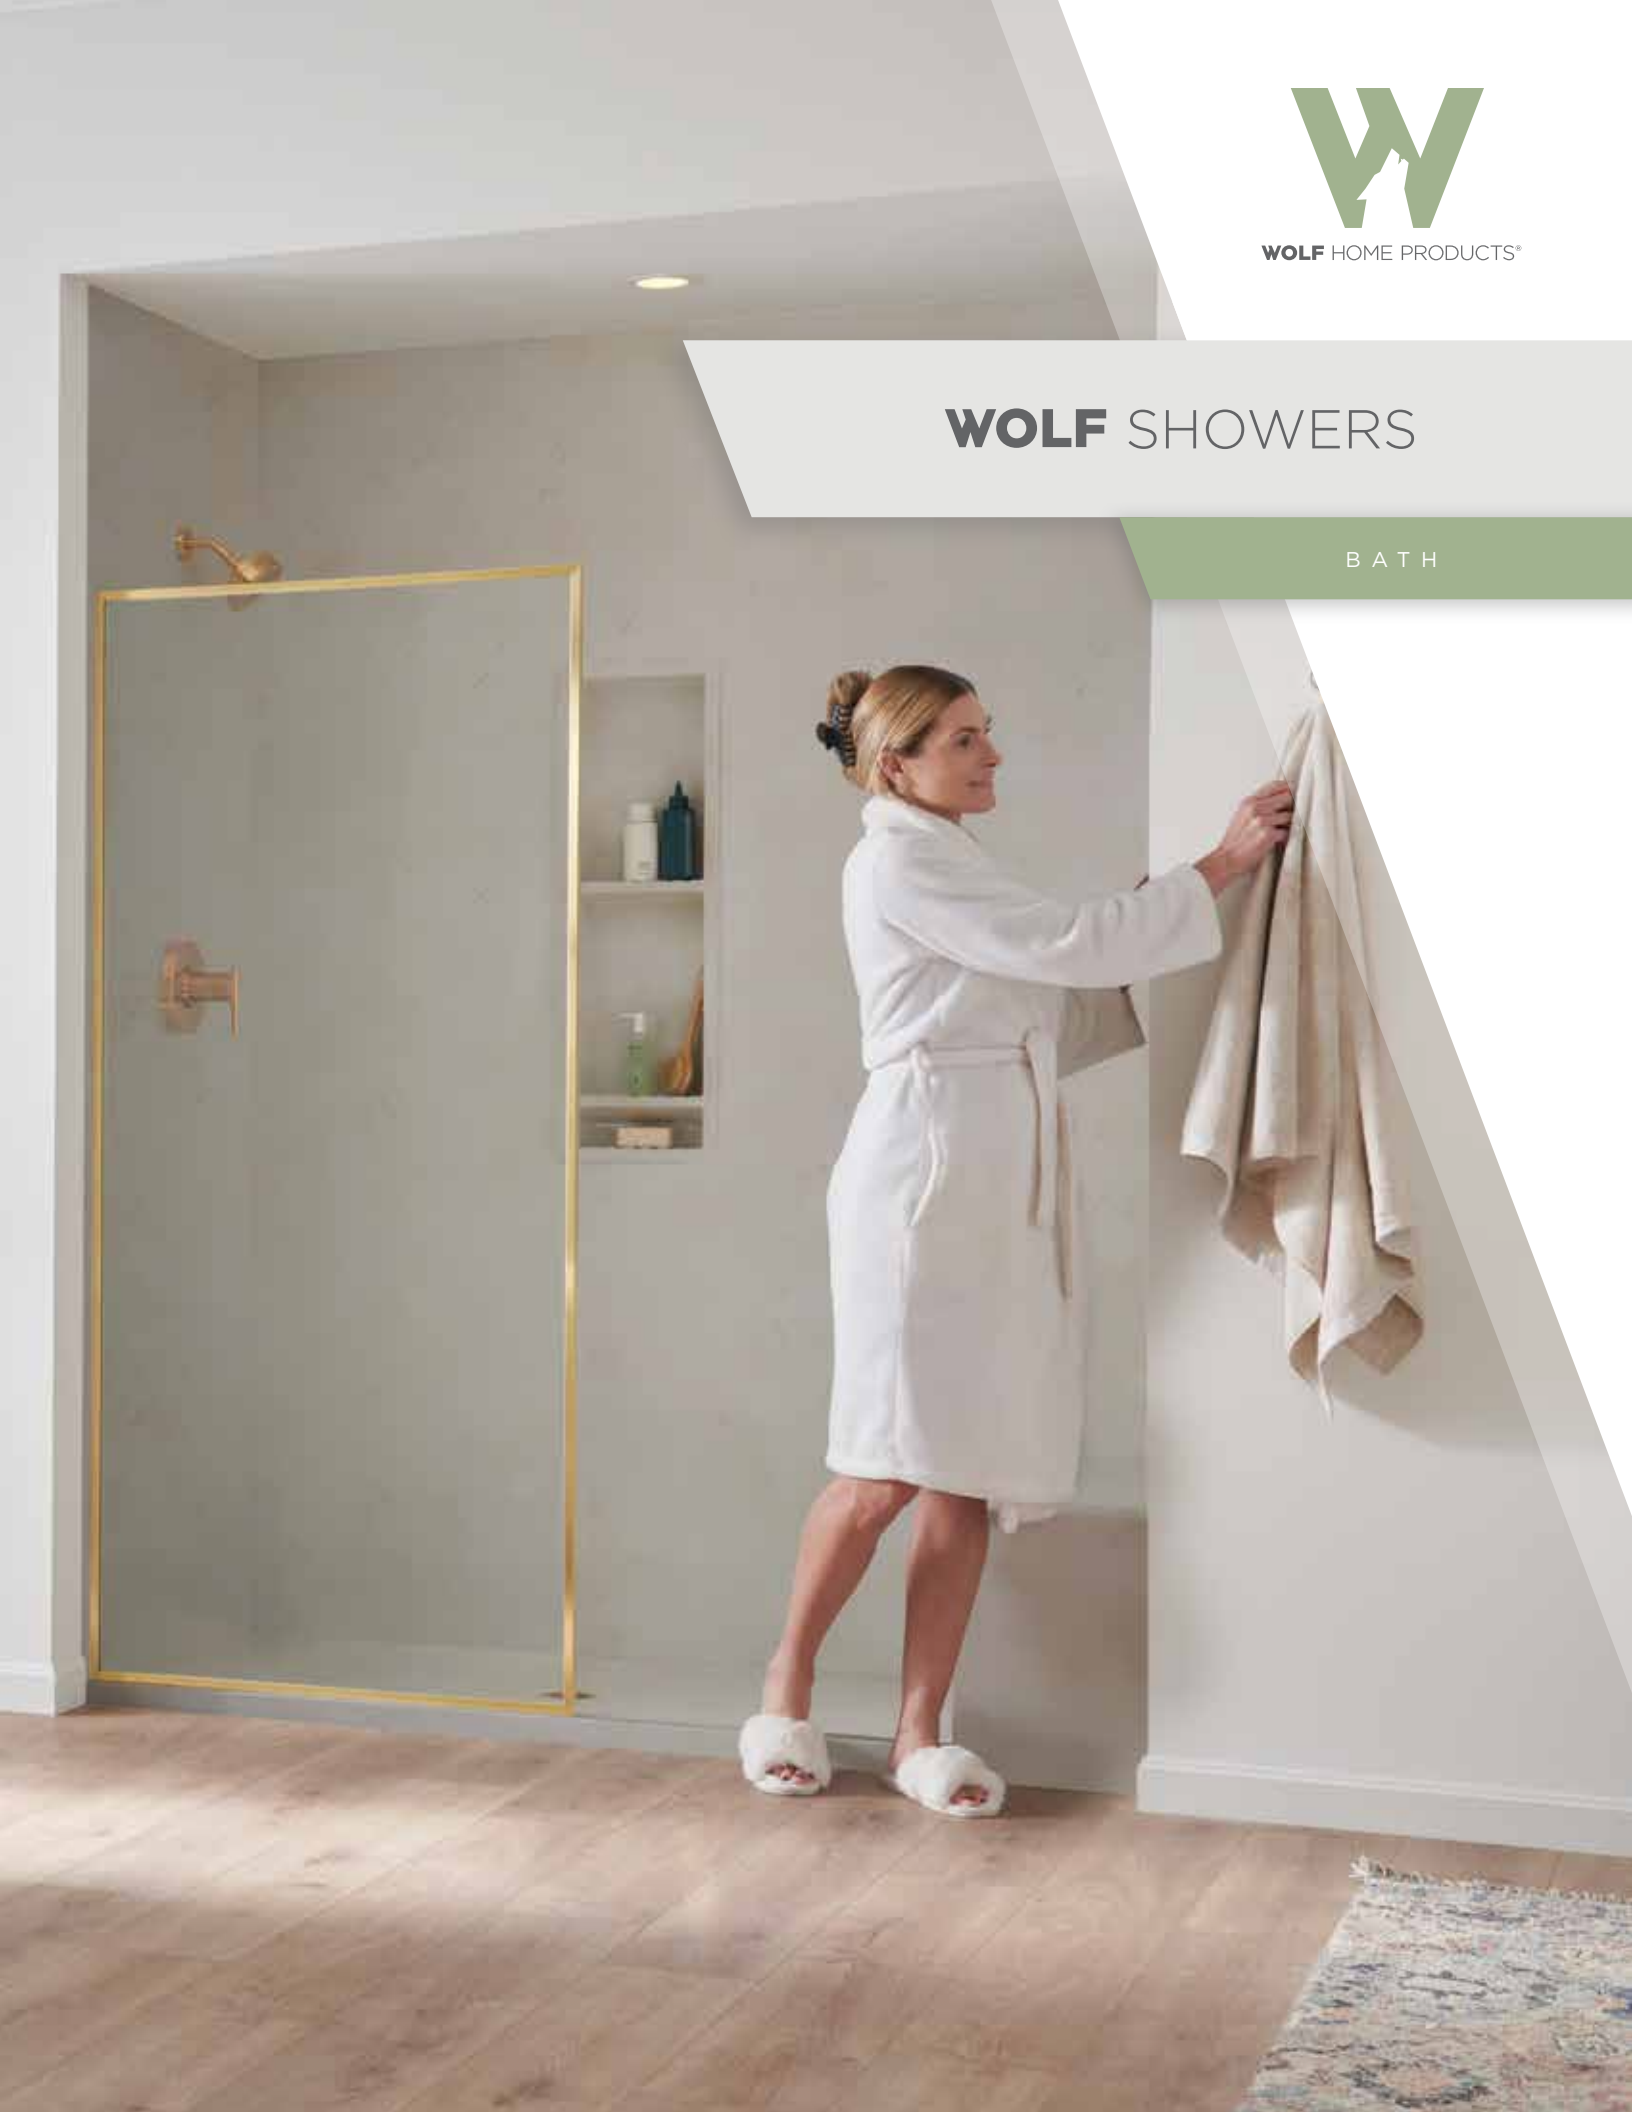

WOLF HOME PRODUCTS®

WOLF SHOWERS

BATH