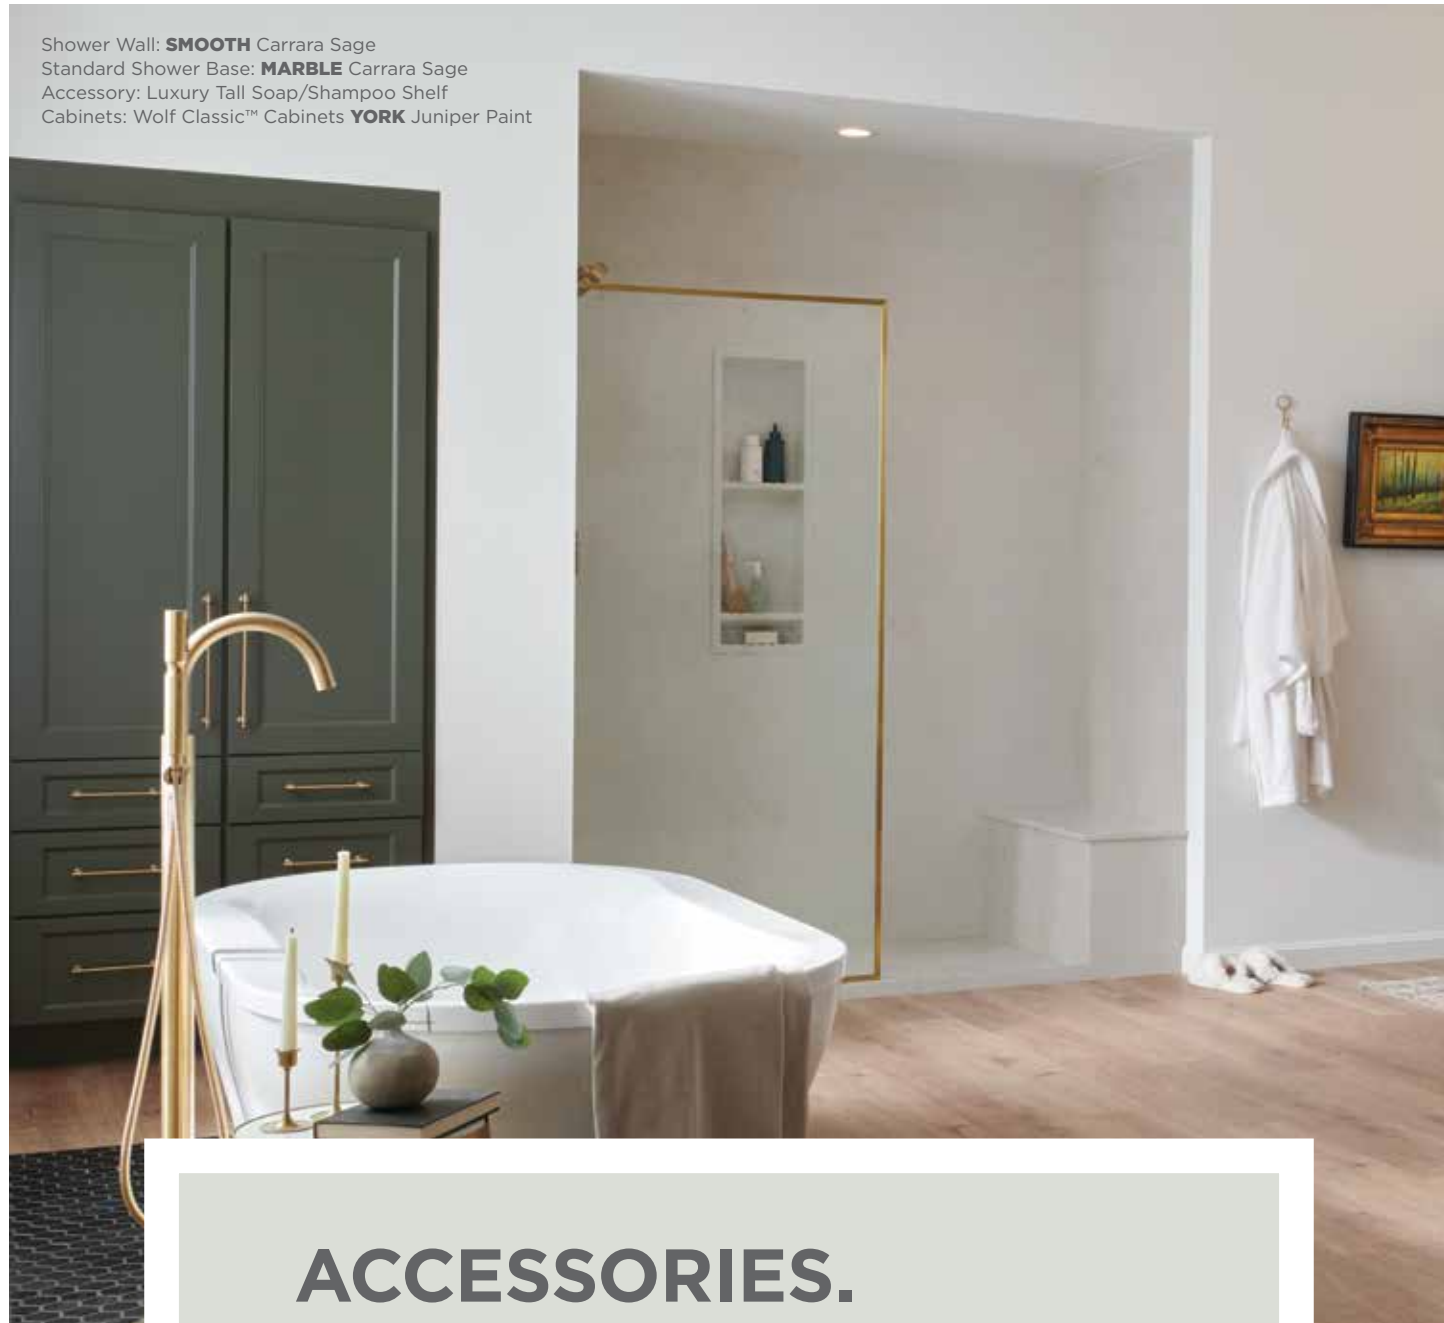

BELLA MARBLE SERIES

Bella Statuario Bella Carrara Bella D'Oro Bella Laza

LUXURY VINYL

Taj Mahal

Shower Wall: **SMOOTH** Carrara Sage
 Standard Shower Base: **MARBLE** Carrara Sage
 Accessory: Luxury Tall Soap/Shampoo Shelf
 Cabinets: Wolf Classic™ Cabinets **YORK** Juniper Paint