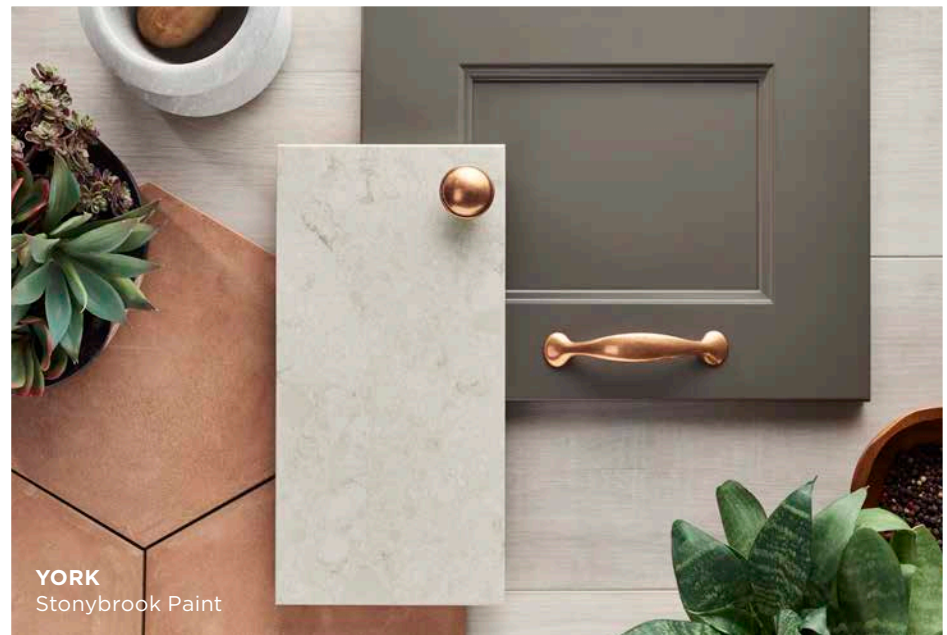

DARTMOUTH
Midnight Paint

DARTMOUTH
Hazelnut Stain