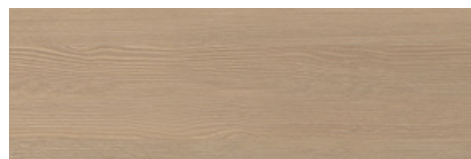

STYLES & FINISHES

Aria is a slab design with a clean, ultra-modern aesthetic. Luca features a thin stile/profile for a subtle accent.

ARIA

Blanc

Hazelwood

Heartwood

Greystone

LUCA

SELECT THE FINISH THAT’S RIGHT FOR YOU

Let your style shine through with three natural woodgrain finishes or a smooth Blanc finish:

- » **Blanc** — A cool, bright-white finish
- » **Greystone** — A hyper-realistic pewter walnut finish with cool tones, medium-to-low sheen and a smooth texture
- » **Hazelwood** — Cool in tone, with a linear gray pattern that offers hints of white and cream, low sheen and a tactile texture
- » **Heartwood** — Warm in tone, with a linear gray pattern that features hints of dark gray, low sheen and a tactile texture